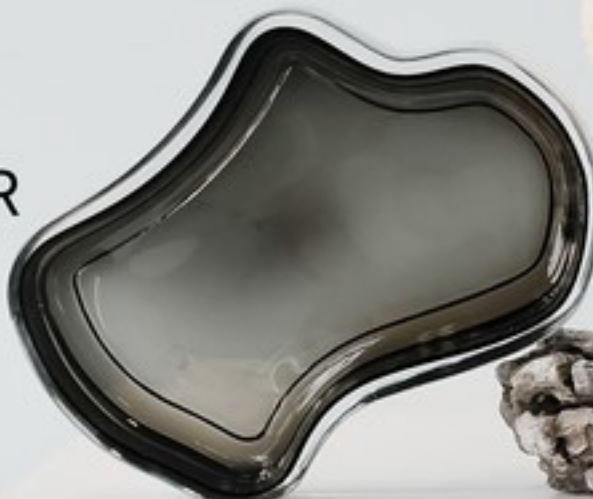

# CORAL

**COR20AM**  
Size: D18 \* H20

**COR30AM**  
Size: D20 \* H30

**COR13AM**  
Size: D12 \* H13

**COR06AM**  
Size: D21 \* H6

CORAL

M1休闲椅  
reddot award 2018  
best of the best  
红点设计至尊大奖

CORAL is a series designed by a rising Chinese talent, SUNS, who already has won several prizes, such as the Red Dot Award. He is part of the avant garde of a “new modern” Chinese style, that takes elements of traditional furniture to make more abstract modern designs that excel in proportion and elegance. He got inspiration in corals found along the sea in the sand.

# CORAL

**COR08GR**  
Size: D30 \* H8.5

**COR06GR**  
Size: D21 \* H6

**COR20GR**  
Size: D18 \* H20

**COR13GR**  
Size: D12 \* H13

**COR30GR**  
Size: D20 \* H30