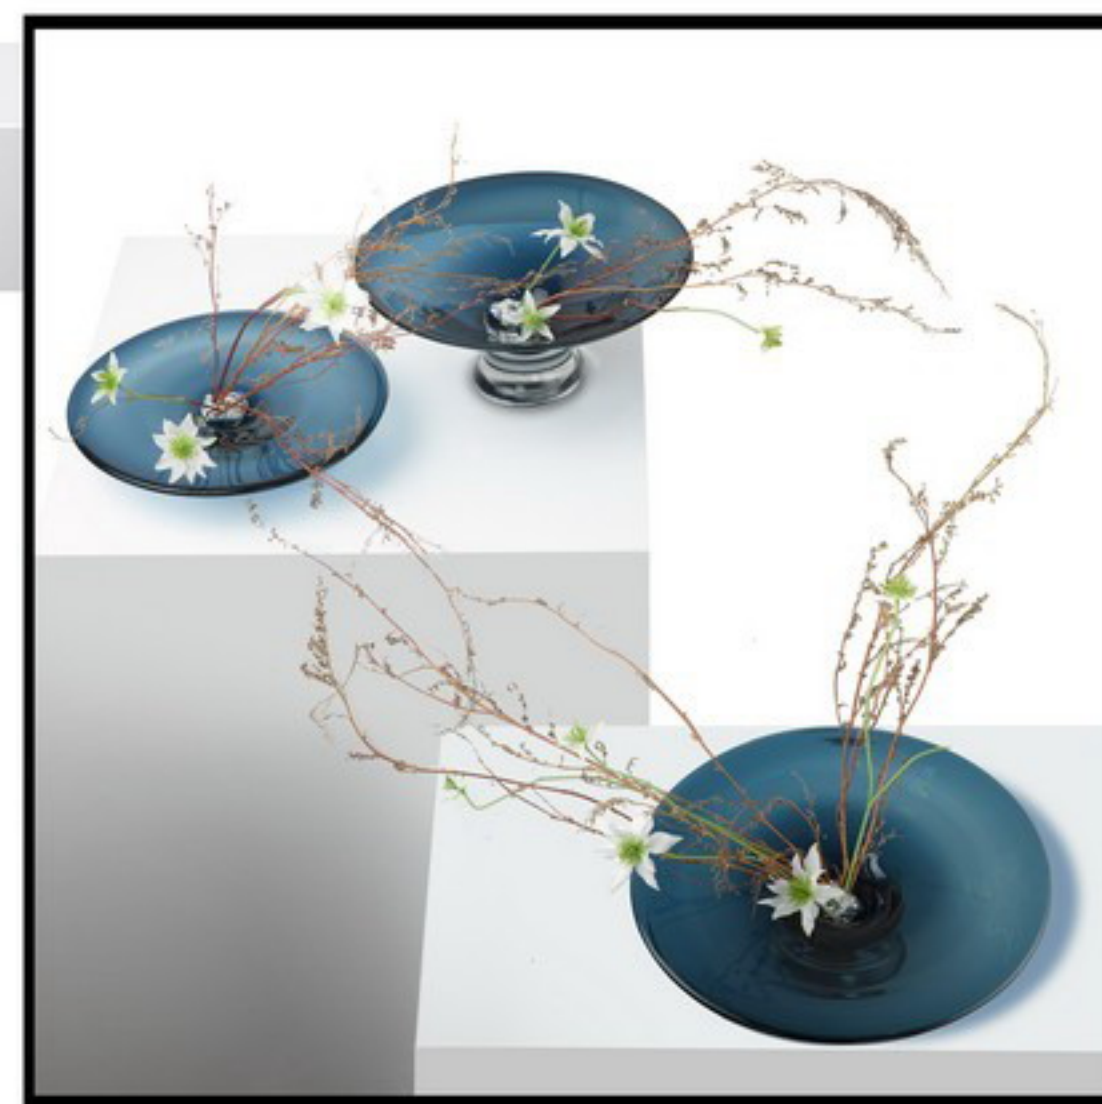

■ ALA06IB

Materials: glass
Size: D32 * H6

■ ALA10IB

Materials: glass
Size: D37 * H10

■ ALA14IB

Materials: glass
Size: D35 * H14