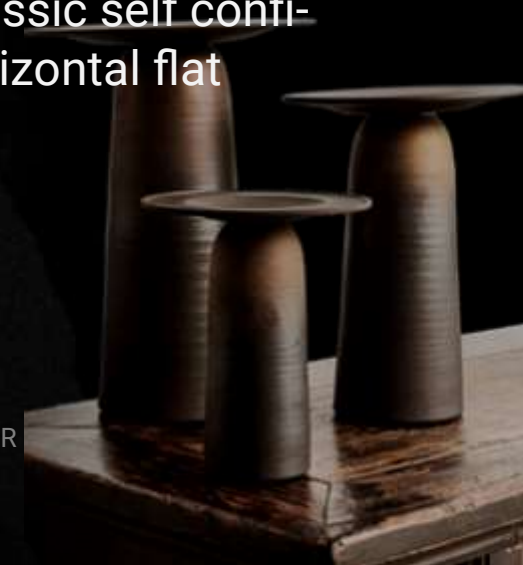

INTRODUCTION

the designer : **Suns**

Element Accessories has collaborated with a famous Chinese design talent, who has already conformed by winning several design prizes like the Red Dot Award for his ..... Chair....

He has roots in the traditional art of Feng Shui, studied the modern western design theories, and combines all that into objects that breathe a new identity that he shares with several of his colleagues in the avant-garde of the China New Modern.

series

In this first catalogue we bring you two series, they are made of ... black to bronze color... what finish etc...

OTARU has 4 tiny feet, that refers to the antique urns in China's history, the proportion are similar to the classic Han dynasty pots, the shape is new yet it feels like it's been around for ages.

The 3 vases of ULFUR are of such innovative design that it's hard to conceive this was only just invented... because the shapes breathe some kind of classic self confidence. The verticality is countered by a horizontal flat bowl.

ULFUR